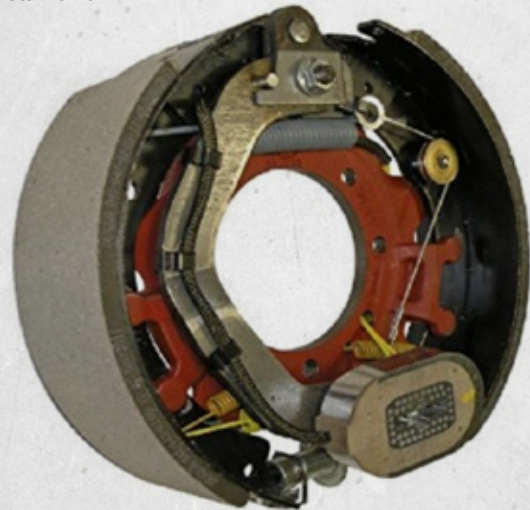

BRAKE ASSEMBLIES

\$29⁹⁸
EACH

10X2 ELECTRIC BRAKE ASSEMBLY

BE10-35L/BE10-35R

\$38⁹⁸
EACH

12 X 2 ELECTRIC BRAKE ASSEMBLY
3500LB-5200LB AXLES

K23-105/K23-106

\$148⁹⁸
EACH

12 1/4 X 3 3/8 DEXTER 9K-10K GD

K23-450/K23-451

AXLE BEARING KITS

\$10⁹⁸
EACH

3,500 LB KIT

BK2-100

\$17⁹⁸
EACH

5,200-7K LB KIT